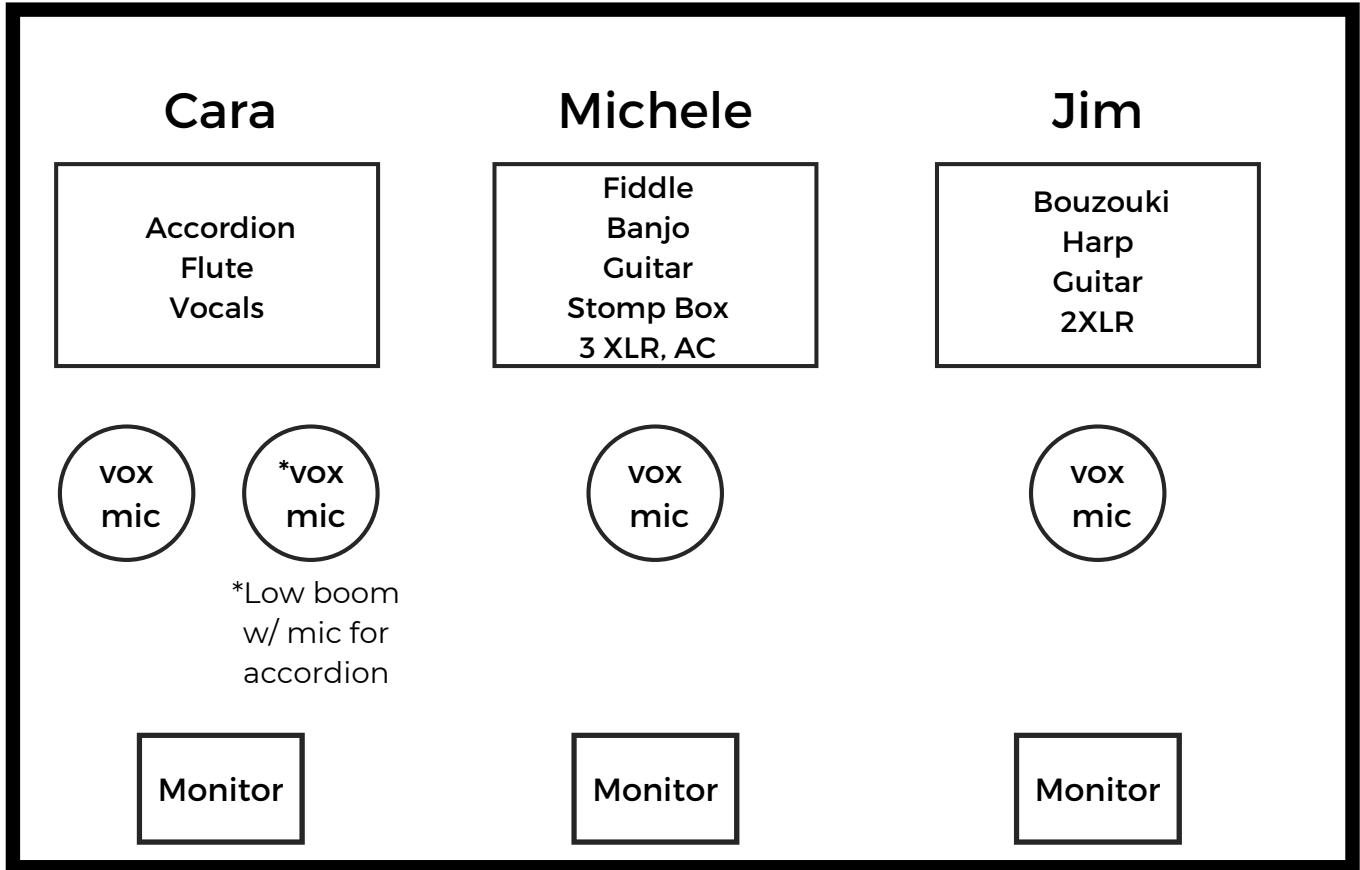

Stage Plot and Setup

Audience

Totals:

vox mics= 4

XLR = 5

AC

Notes:

Please keep all vocal mics open particularly between numbers. Fiddle should be forward in the monitor mix w/ a touch of reverb.